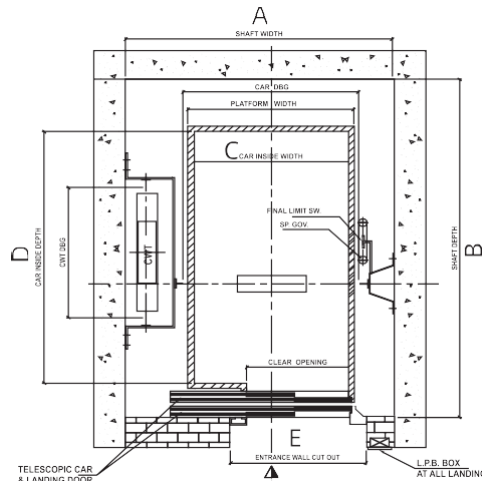

2.4 MANUAL DOOR LIFTS

(With Semi Automatic Telescopic Doors)

CAPACITY		LIFT WELL		CABIN		CL. OPENING		
PER	KGS	A	B	C	D	E	H	
4	272	1500	1400	1100	700	700	1200	
				1000	770			
5	340	1500	1500	1100	850			
			1600	1400	1200			780
			1600	1500	1200			910
6	480	1500	1600	1100	1000			
			1800	1400	1400			780
8	544	1700	1700	1300	1100			
			1500	1900	1100			1300
			1700	1700	1300			1100
			1600	1900	1100			1300
10	680	1700	1950	1300	1350			
			1650	2000	1250			1400
			1750	1900	1350			1300
			1800	1850	1400			1250
13	884	2450	1750	1200	1100			900
15	1020	1700	3000	950	2400	900		
20	1360	2200	3000	1300	2400	1200		
26	1768	2350	3000	1600	2400	1200